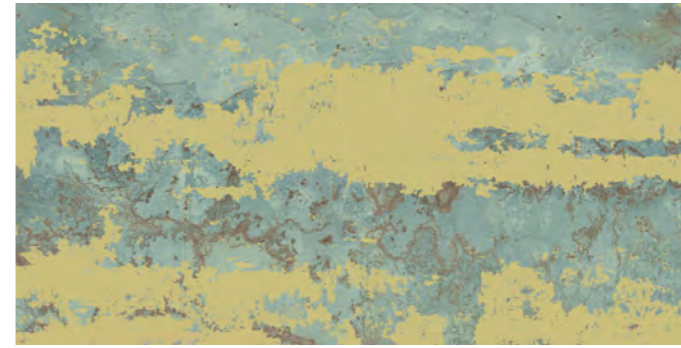

PORCELAIN

60x120	59,55 x 119,3 cm - 23.45"x46.97"	7 mm
Mirror Zinc Mix		G-1980

Mirror Zinc

30x60	29,75 x 59,55 cm - 11.71"x23.44"	10 mm
Mirror Aged Polished		G-1975