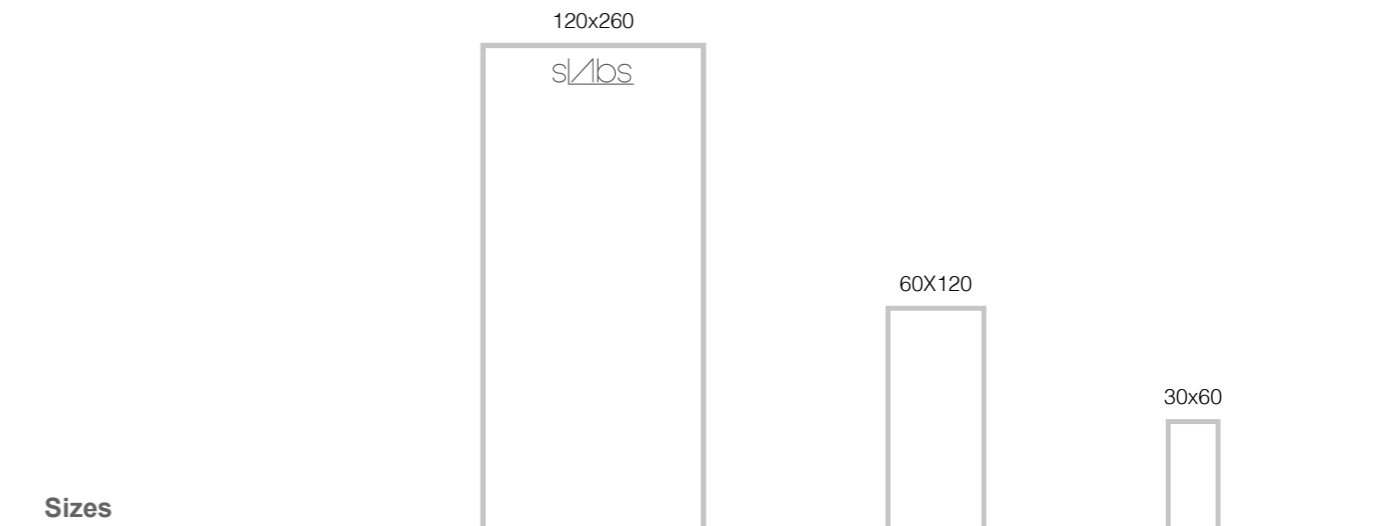

Mirror Zinc

30x60	29,75 x 59,55 cm - 11.71"x23.44"	10 mm
Mirror Aged Polished		G-1975

Mirror Aged

PRODUCTS TO BE CLEANED WITH PH NEUTRAL / LIMPIAR CON PRODUCTOS PH NEUTROS

Packing List	Real Size cm	Real Size "	Box/ Pallet	Pzs/ Box	M2/ Pallet	M2/ Box	SQF/ Pallet	SQF/ Box	Kg/ Pallet	Kg/ Box	Kg/ Piece
120x260 (6mm)	119,3x260	46.97"x102.4"	7	1	21,713	3,102	233,714	33,388	926	49,410	49,410
60x120 (7mm)	59,55x119,3	23.44x46.97	30	2	42,626	1,421	458,825	15,294	780	25,234	12,437
30x60 (10 mm)	29,75x59,55	11.71x23.44	20	6	21,259	1,063	228,836	11,442	1050	25,770	4,240